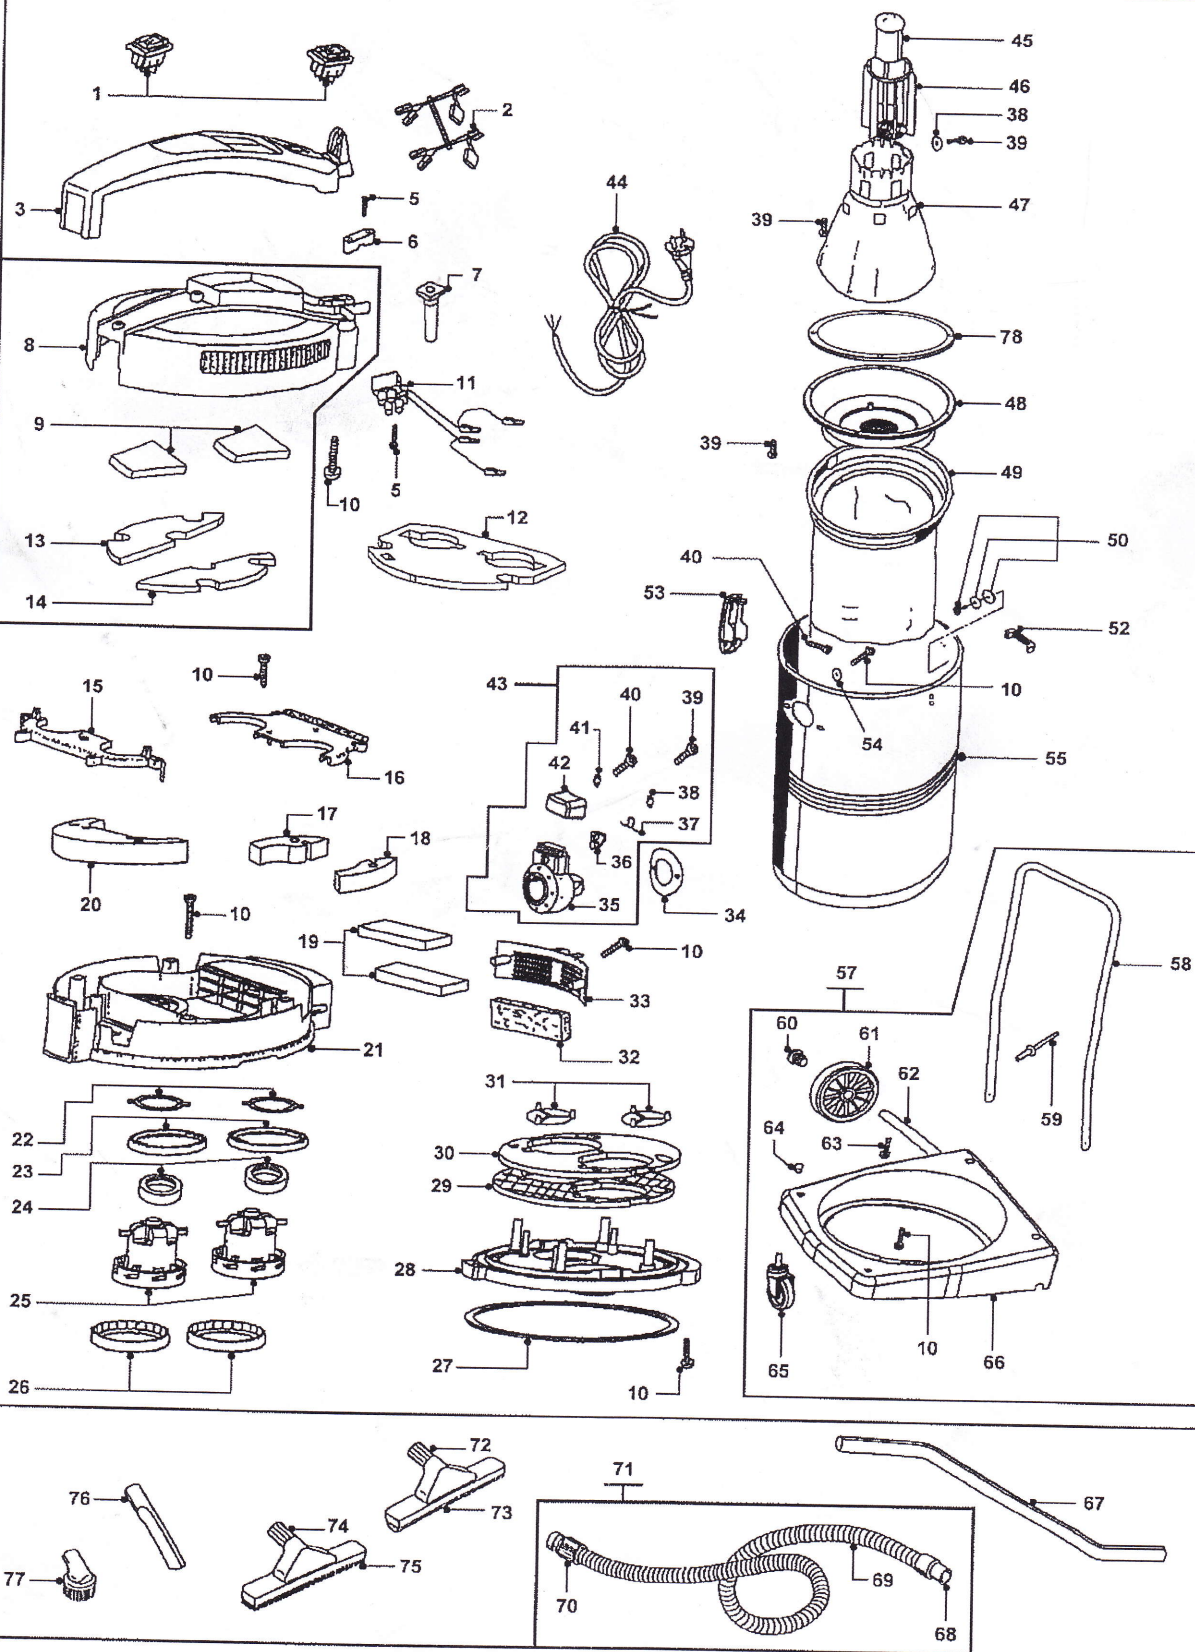

TAV. N°  
100012

AS 12 P GH 230 EXP GIA/GRI

14814010001

GHIBLI AS 12

TAV. N°  
100011

AS 12 I GH 230 EXP GIA/GRI

14801210001